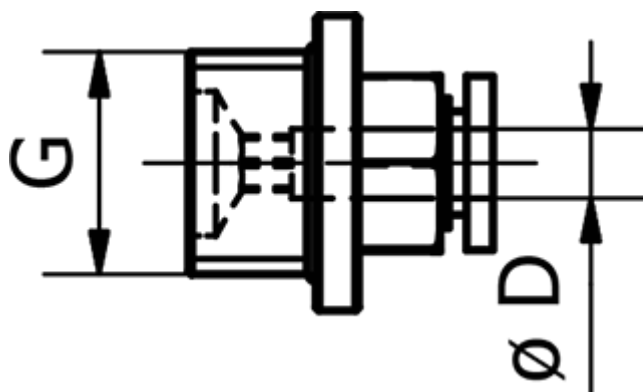

Article number: 58EPC601

Description: Fitting EPC601 Lige  
Straight male, 1/8" tube diameter 6

## Measures

---

D = 6  
Thread = 1/8"